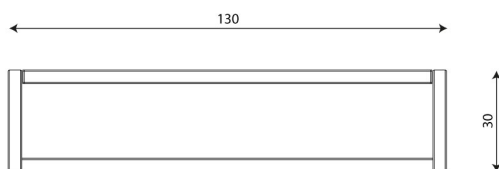

**Product technical sheet**

**ARENA 2451**

**Product data**

Length	130 cm
Width	30 cm
Total height	80 cm
Age group	3+ years
In accordance with norm EN	15312:2007+A1:2010
Weight of the heaviest part	13,7 kg
Availability of spare parts	YES

Data is subject to change without prior notice.

**Material specification**

- Hot-dip galvanized steel structure with a 80 x 80 mm profile,
- Stainless steel screws and/or screws covered with plastic caps,